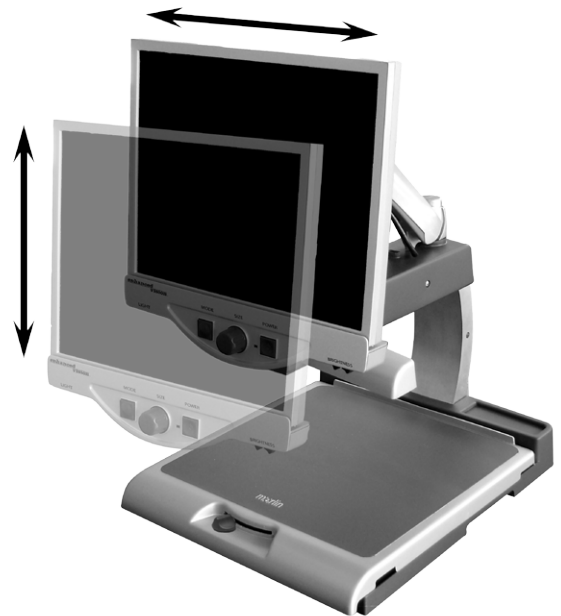

Merlin LCD

Ideal for **Writing • Reading • Hobbies**

Merlin offers the greatest value and picture quality available. Boasting an ergonomic design, this flexible desktop magnifier allows you to pivot and adjust the screen for your most comfortable viewing position.

—Harold Leinbach

enhanced
vision™

(888)811-3161

(714)465-3400

www.enhancedvision.com

Merlin LCD

Features & Accessories

Improvements in camera technology and lighting now produce an even truer, more natural image.

With your Merlin you can easily read books and magazines, read and write letters, manage your financial records, view color photos, do crossword puzzles and even pursue a favorite hobby.

See for yourself what makes Merlin the greatest value and best picture quality available in desktop video magnification.

Easily pivot Merlin's LCD screen horizontally and vertically to provide a comfortable viewing position.

Plug in the Feature Kit to add line markers, windowing /masking and VGA toggle to any Merlin model