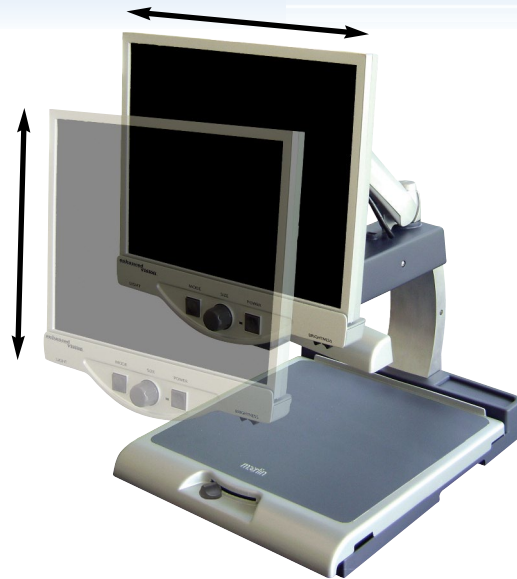

See for yourself what makes Merlin the greatest value and best picture quality available in desktop video magnification. Enjoy a feature rich system made to fit your needs and budget.

Easily pivot Merlin's LCD screen horizontally and vertically to provide a comfortable viewing position. View oversized documents and work on special projects with ease on Merlin's large workspace.

“ The Merlin is the best investment I have made for myself in a long time. Nobody can put a price tag on being able to read, write and see my mail again! ”

—Jeff Helms, CA

Plug in the new Feature Kit to add line markers, windowing/masking and VGA toggle to any Merlin LCD model.

Features Include:

- Simple, easy-to-use tactile controls
- Long lasting LED lighting for truer picture and color
- Ships in one box, simple to unpack, just plug in and begin
- Available in 19" & 22" monitors
- Screen easily pivots, both horizontally and vertically to provide the most comfortable viewing position
- Wide range of adjustable magnification from 2.4x to 77x (varies with display size)
- Computer Compatible (Plus Models or additional hardware required)
- 7 preset viewing modes
- Up to 28 custom programmable color select options available
- Slim, lightweight profile
- Adjustable brightness
- Auto focus
- 3 year warranty

Pivot and adjust the Merlin screen to maximize peripheral vision.

Merlin

Merlin's unique screen shifts from left to right and up and down for your most comfortable viewing position. Providing a clear crisp image and truer picture and color, you'll find reading and performing daily tasks enjoyable again.